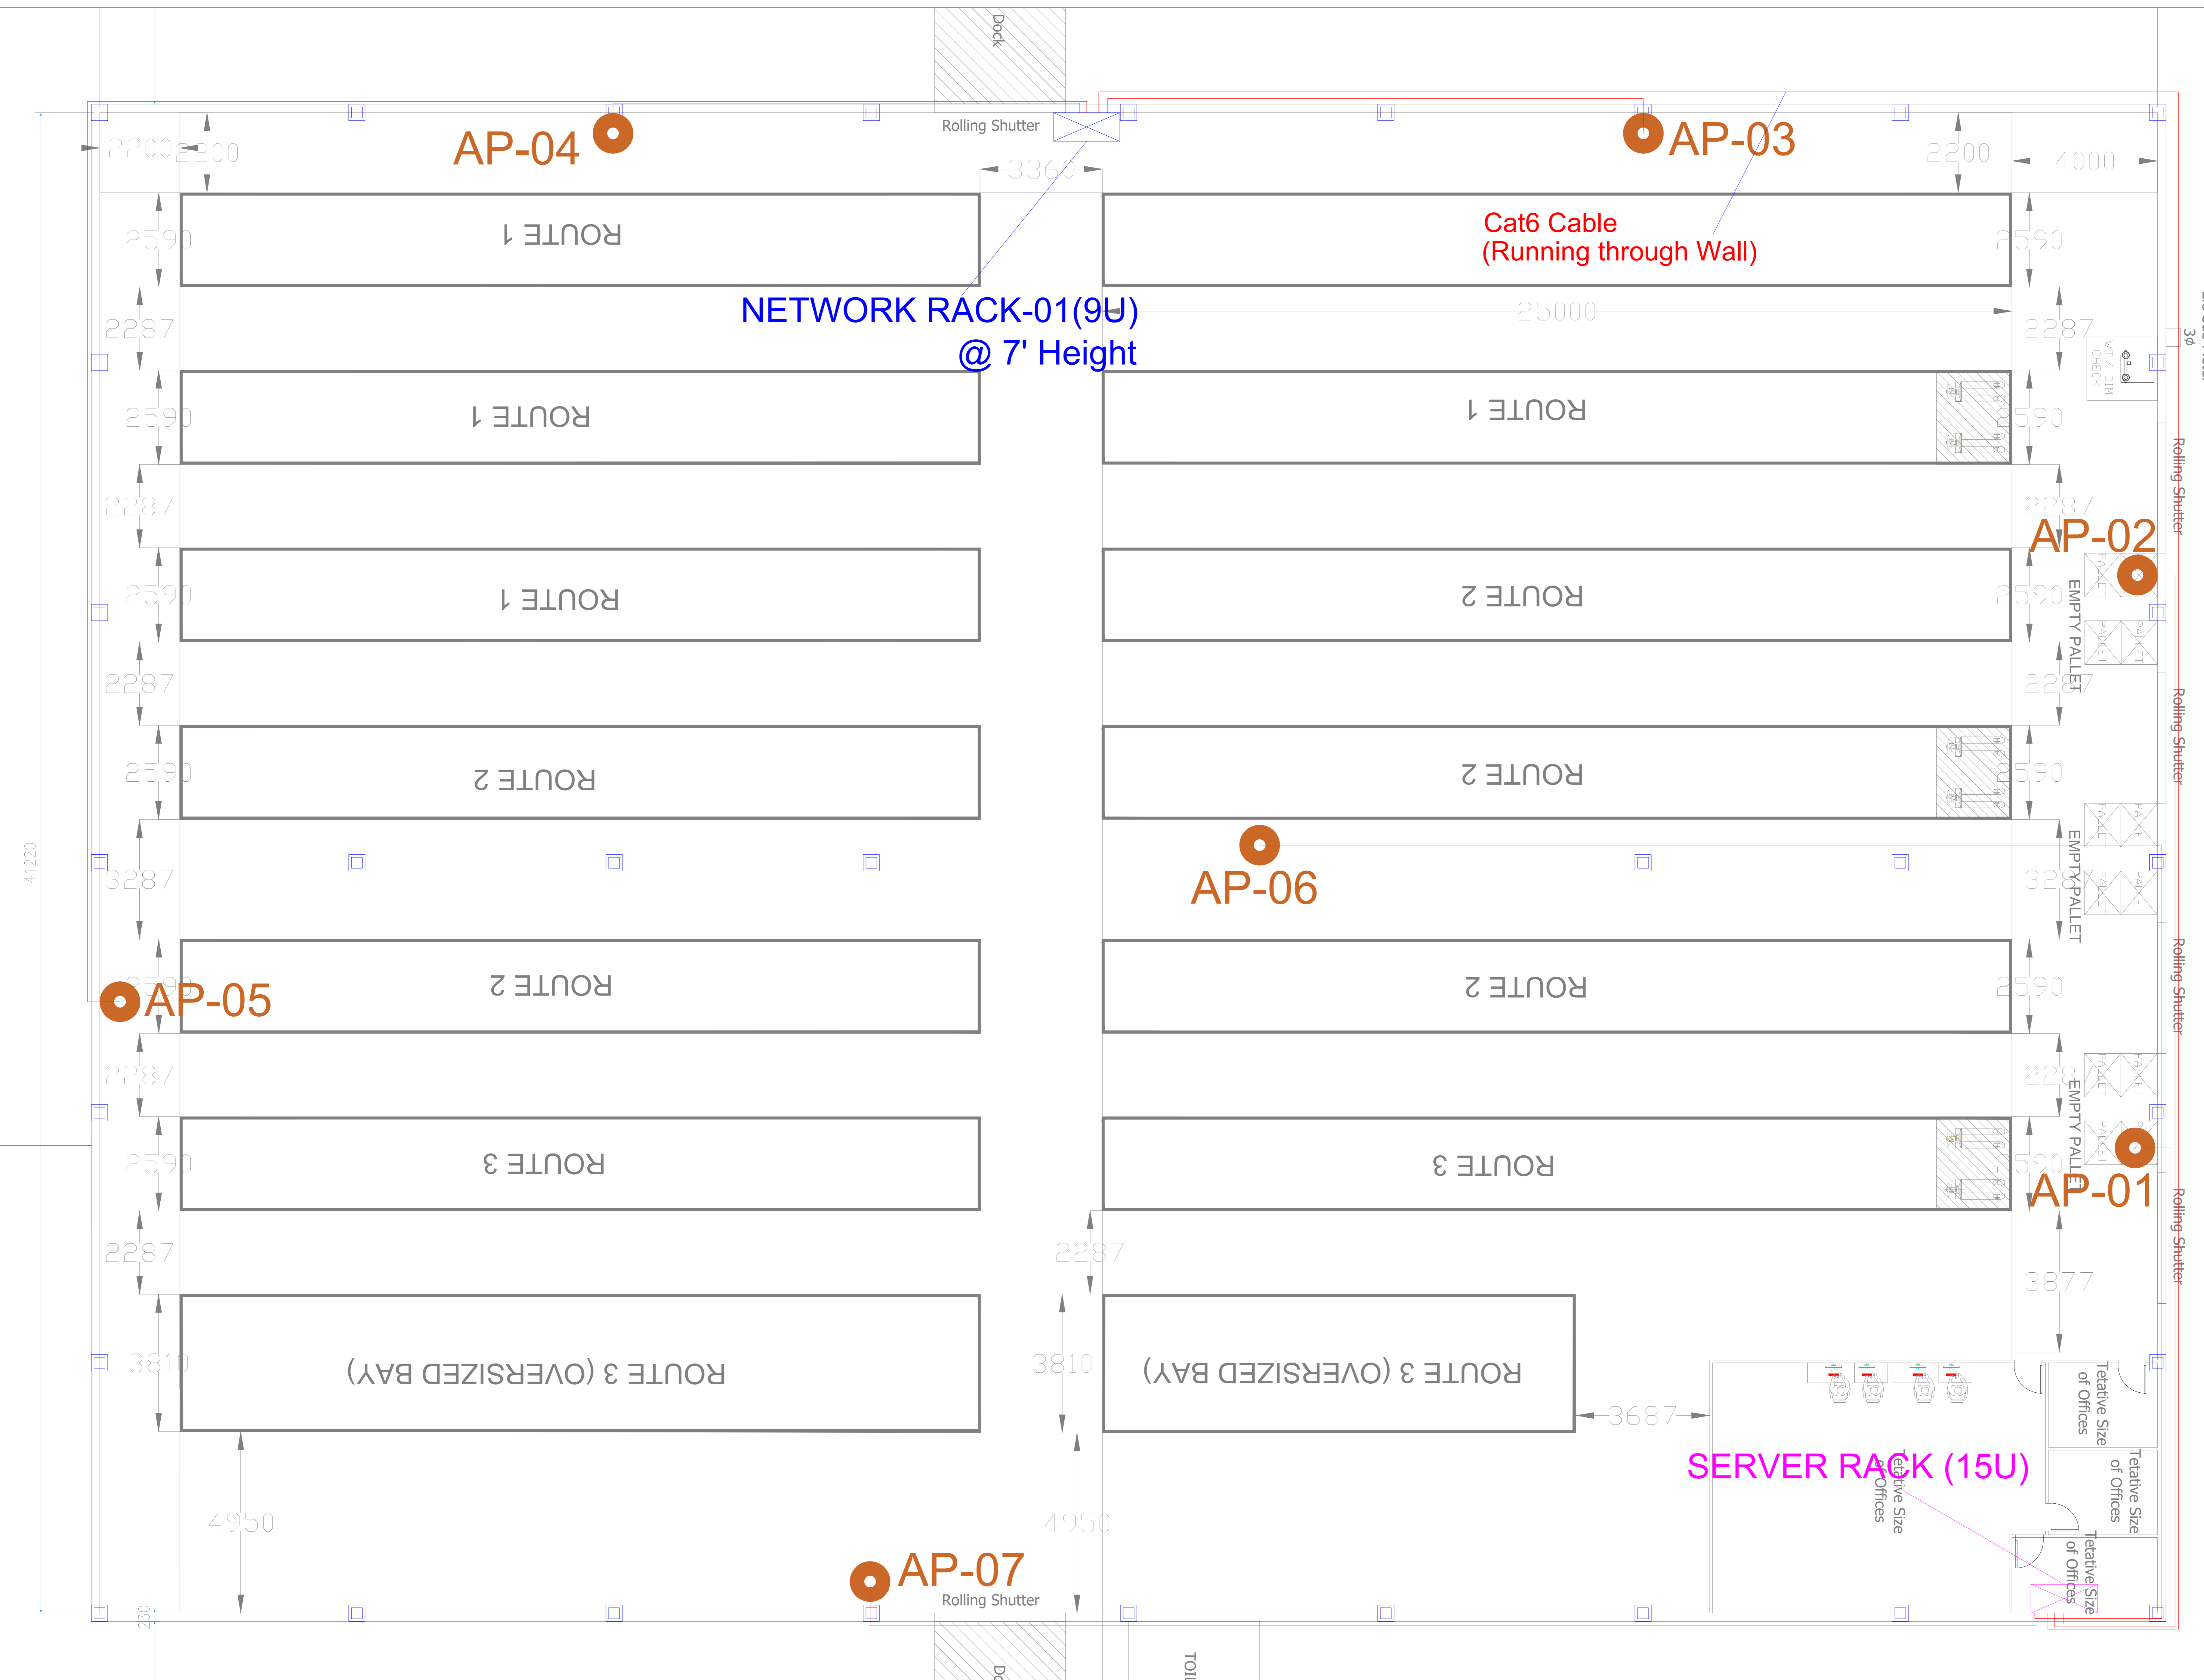

DESCRIPTION	LEGENDS	UNITS	QTY
ACCESS POINT		Nos.	07
15U RACK		Nos.	01
9U RACK		Nos.	01
CAT 6 CABLE		Rm.	610

ISOULSE TECHNOLOGIES PVT. LTD.

ADDRESS:-
 4th Floor, Ishram Signature
 Sec.-13, Dwarka Delhi- 110075
 Opposite Iskon Temple
 Website- www.isoulse.com

PROJECT TITLE:- XB

SHEET TITLE :- NETWORK LAYOUT
DATE :- 13-12-2023

A0